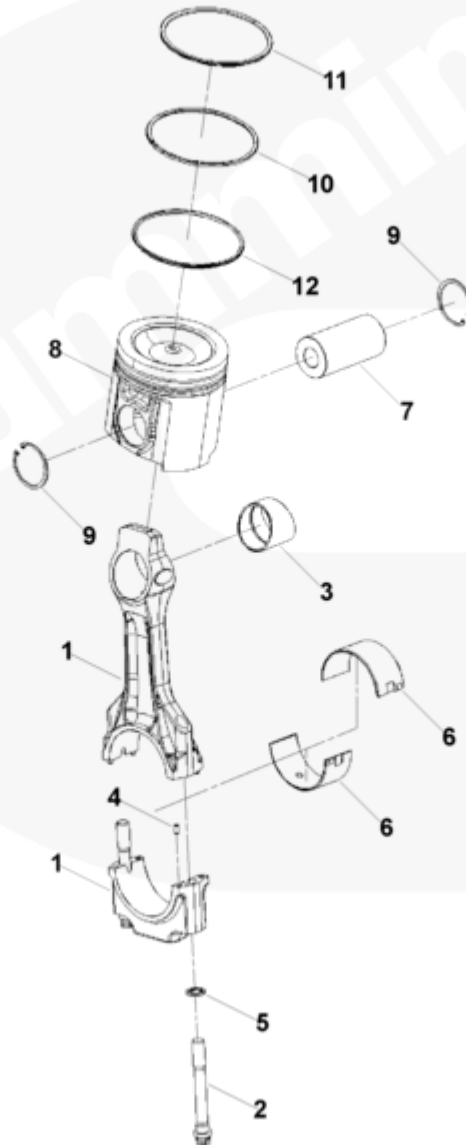

Parts Catalog - Option Detail

| Electronic Parts Catalog - Option Detail | | | | |
|--|---|---------|-----------|-----------|
| Option | Group | Graphic | Film Card | Date |
| PP6741-07 | 01.04 | cx600gb | K38 | 15-SEP-08 |
| Engines | GTA38, K38, KTA38GC CM558, QSK38 CM2150 K106, QSK38 CM2150 MCRS, QSK38 CM850 MCRS | | | |

©Cummins Inc

cx600gb

[SMALL](#) | [MEDIUM](#) | [LARGE](#)

| Cart | Ref No | Part Number | Part Description | Required | Remarks |
|---|--------|-------------|---------------------------|----------|---|
| <input type="button" value="View My Cart"/> | | | | | |
| | | PP6741-07 | Connecting Rod And Piston | | Connecting rods for use when...(More) |